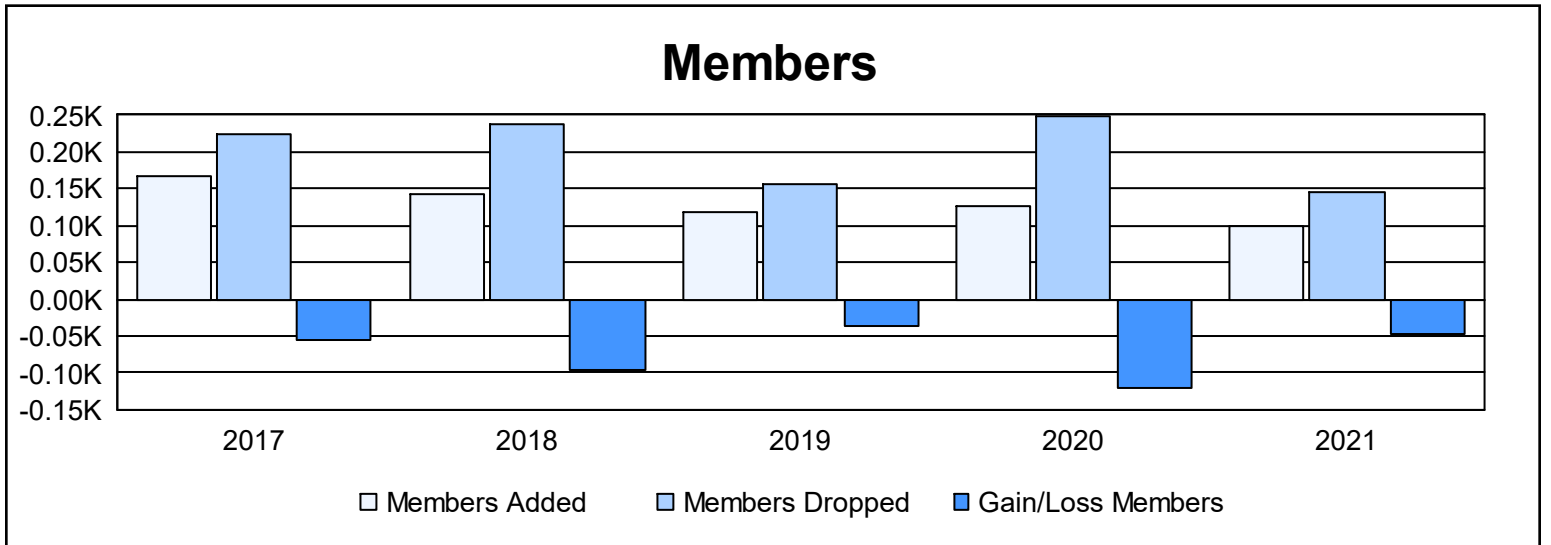

Year	New Clubs	Dropped Clubs	Gain/ Loss Clubs	New Members	Charter Members	Reinstate Members	Transfer Members	Total Member Added	Total Members Dropped	Gain/ Loss Members
2016-2017	0	1	-1	149	1	10	7	167	223	-56
2017-2018	0	1	-1	122	1	6	15	144	239	-95
2018-2019	0	1	-1	108	0	4	7	119	156	-37
2019-2020	1	3	-2	85	24	9	9	127	248	-121
2020-2021	0	2	-2	82	3	1	13	99	146	-47
<b>Average</b>	<b>0</b>	<b>2</b>	<b>-1</b>	<b>109</b>	<b>6</b>	<b>6</b>	<b>10</b>	<b>131</b>	<b>202</b>	<b>-71</b>

### Membership Composition June 2021 Cumulative