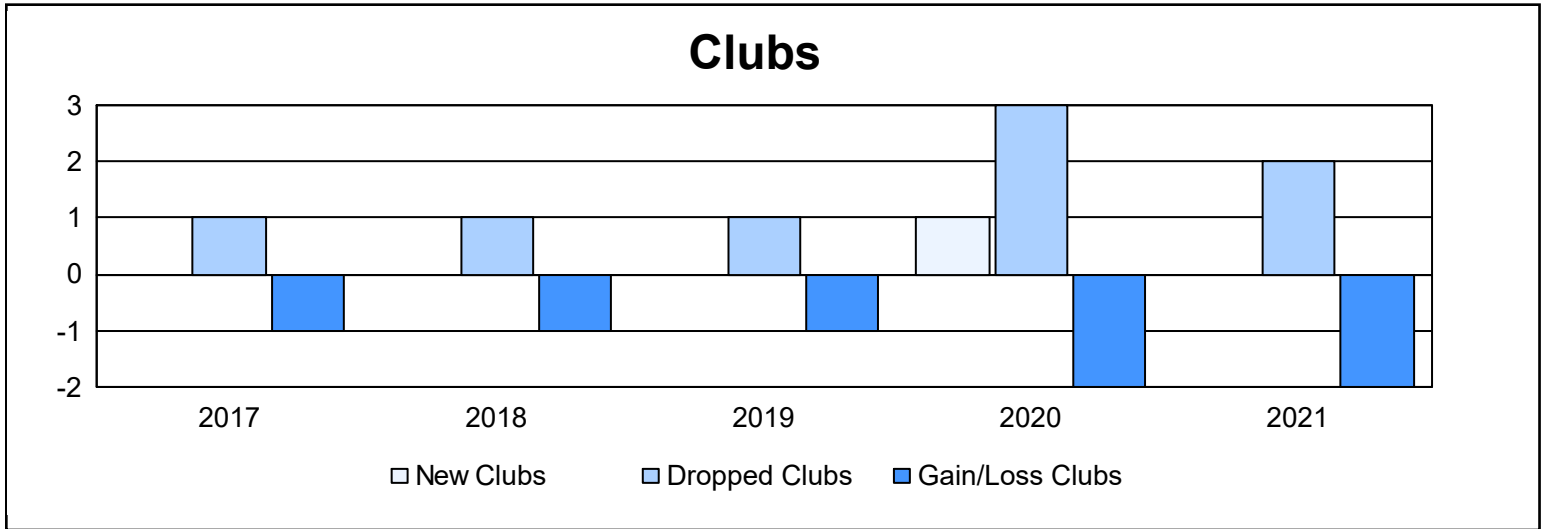

Year	New Clubs	Dropped Clubs	Gain/ Loss Clubs	New Members	Charter Members	Reinstate Members	Transfer Members	Total Member Added	Total Members Dropped	Gain/ Loss Members
2016-2017	0	1	-1	149	1	10	7	167	223	-56
2017-2018	0	1	-1	122	1	6	15	144	239	-95
2018-2019	0	1	-1	108	0	4	7	119	156	-37
2019-2020	1	3	-2	85	24	9	9	127	248	-121
2020-2021	0	2	-2	82	3	1	13	99	146	-47
<b>Average</b>	<b>0</b>	<b>2</b>	<b>-1</b>	<b>109</b>	<b>6</b>	<b>6</b>	<b>10</b>	<b>131</b>	<b>202</b>	<b>-71</b>

### Membership Composition June 2021 Cumulative